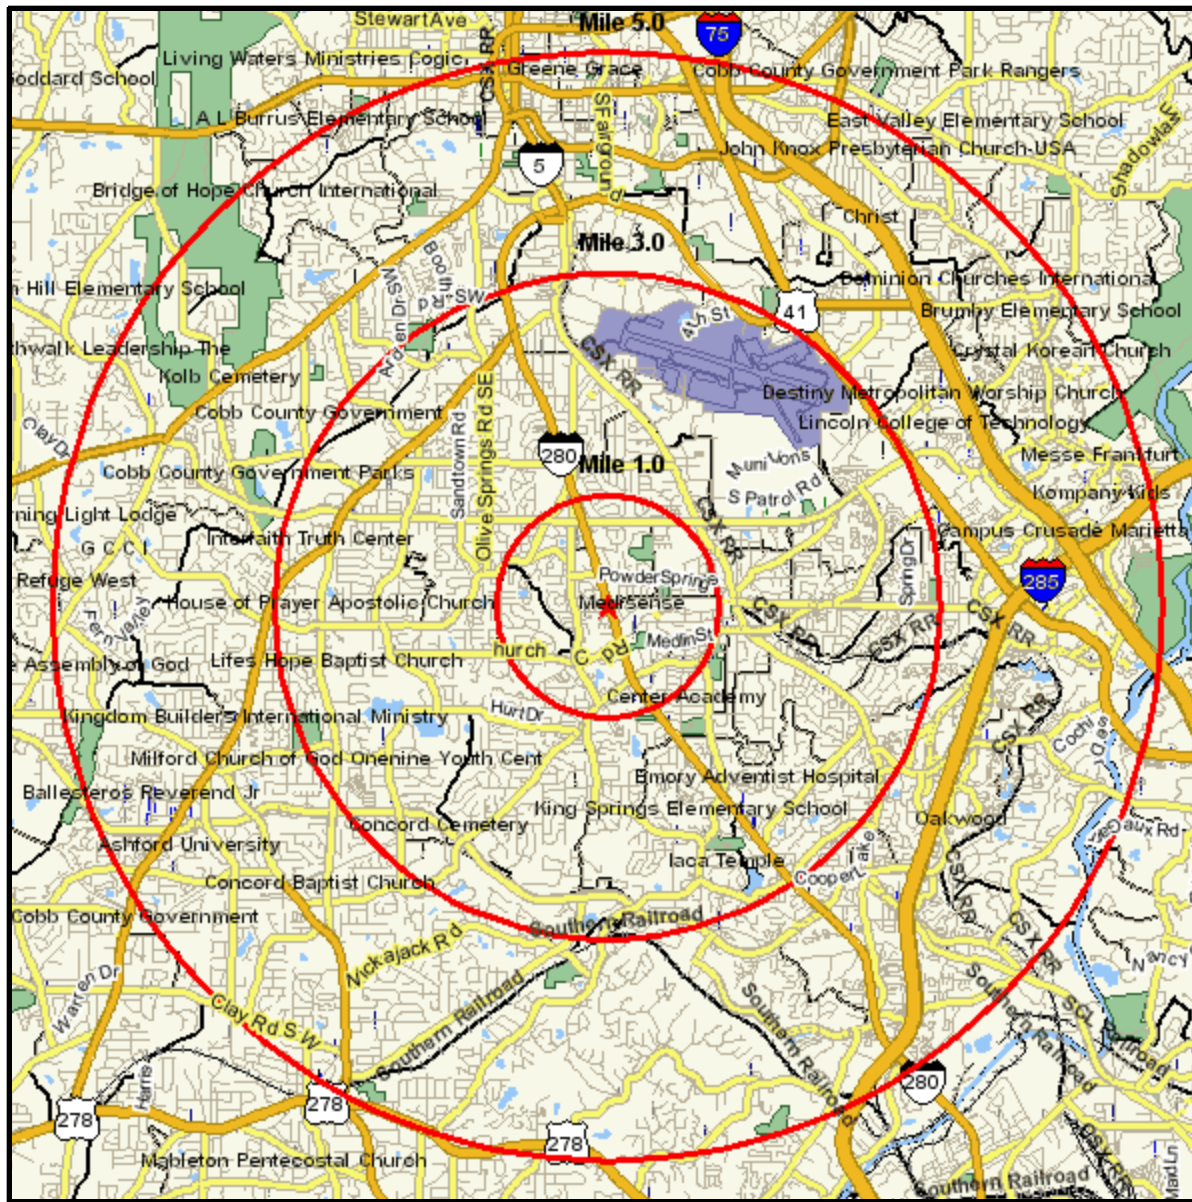

Area Map

2900 S COBB DR SE
 SMYRNA, GA 30080-7859
 Coord: 33.883332, -84.534484
 Radius - See Appendix for Details

Area Map

Appendix: Area Listing

Area Name:

Type: Radius 1

Radius Definition:

2900 S COBB DR SE	Center Point:	33.883332	-84.534484
SMYRNA, GA 30080-7859	Circle/Band:	0.00 -	1.00

Area Name:

Type: Radius 2

Radius Definition:

2900 S COBB DR SE	Center Point:	33.883332	-84.534484
SMYRNA, GA 30080-7859	Circle/Band:	0.00 -	3.00

Area Name:

Type: Radius 3

Radius Definition:

2900 S COBB DR SE	Center Point:	33.883332	-84.534484
SMYRNA, GA 30080-7859	Circle/Band:	0.00 -	5.00