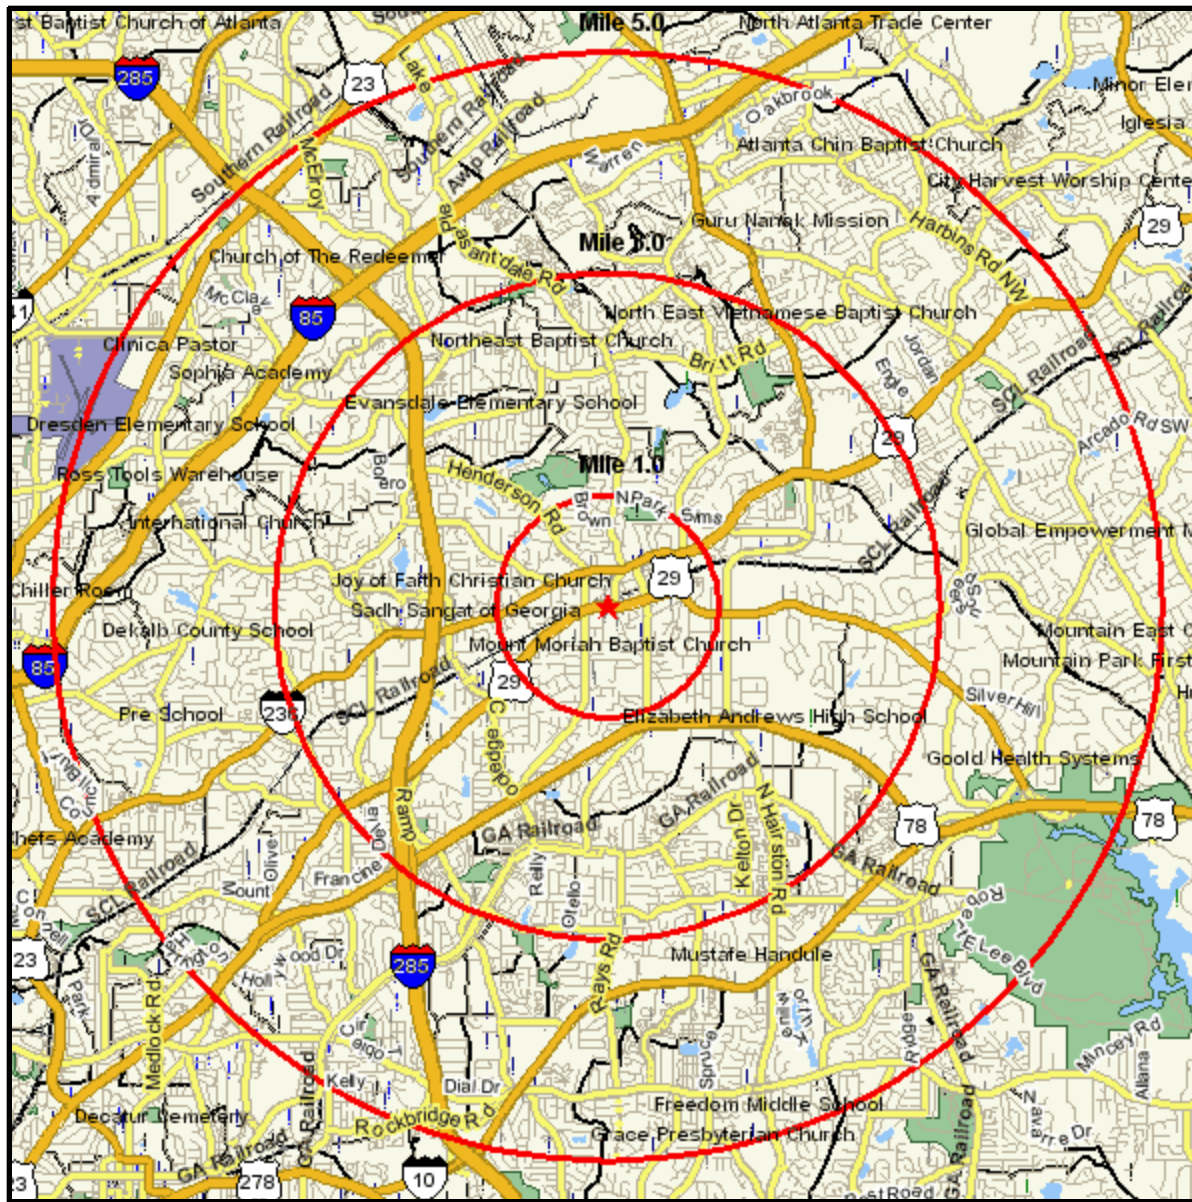

# Area Map

#### Radius Definition:

3969 LAWRENCEVILLE HWY	Center Point:	33.849933	-84.219546
TUCKER, GA 30084-4513	Circle/Band:	0.00 -	1.00

#### Radius Definition:

3969 LAWRENCEVILLE HWY	Center Point:	33.849933	-84.219546
TUCKER, GA 30084-4513	Circle/Band:	0.00 -	3.00

#### Radius Definition:

3969 LAWRENCEVILLE HWY	Center Point:	33.849933	-84.219546
TUCKER, GA 30084-4513	Circle/Band:	0.00 -	5.00